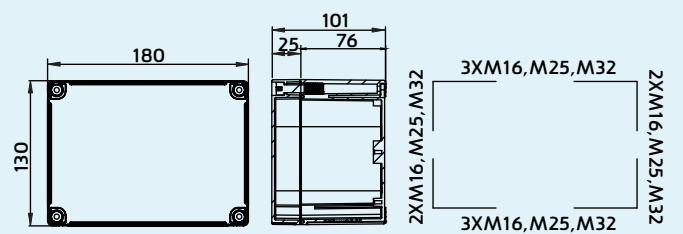

Size	180x80x86
Material	ABS/PC
Cover Type	Opaque & Transparent
Hinge	
Knock Out	

BASIC 1813 10G/T

Size	180x130x101
Material	ABS/PC
Cover Type	Opaque & Transparent
Hinge	
Knock Out	

BASIC 1813 10G/T KO

Size	180x130x101
Material	ABS/PC
Cover Type	Opaque & Transparent
Hinge	
Knock Out	✓

Wall Knockout Detail

BASIC 1813 10G/T H

Size	180x130x101
Material	ABS/PC
Cover Type	Opaque & Transparent
Hinge	✓
Knock Out	

BASIC 1813 10G/T H KO

Size	180x130x101
Material	ABS/PC
Cover Type	Opaque & Transparent
Hinge	✓
Knock Out	✓