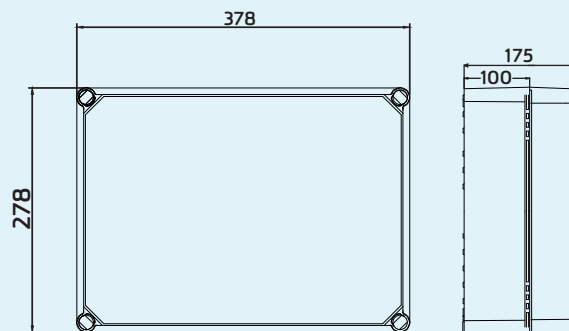

Size	278x188x130
Material	ABS/PC
Cover Type	Opaque & Transparent
Hinge	
Knock Out	

HEAVY 2819 17G/T

Size	278x188x175
Material	ABS/PC
Cover Type	Opaque & Transparent
Hinge	
Knock Out	

Size	278x278x130
Material	ABS/PC
Cover Type	Opaque & Transparent
Hinge	
Knock Out	

HEAVY 2828 13G/T

Size	278x278x175
Material	ABS/PC
Cover Type	Opaque & Transparent
Hinge	
Knock Out	

HEAVY 2828 17G/T

Size	378x188x130
Material	ABS/PC
Cover Type	Opaque & Transparent
Hinge	
Knock Out	

HEAVY 3819 13G/T

Size	378x278x135
Material	ABS/PC
Cover Type	Opaque & Transparent
Hinge	
Knock Out	

HEAVY 3828 13G/T

Size	378x278x175
Material	ABS/PC
Cover Type	Opaque & Transparent
Hinge	
Knock Out	

HEAVY 3828 17G/T

Size	450x380x217
Material	ABS/PC
Cover Type	Opaque & Transparent
Hinge	
Knock Out	