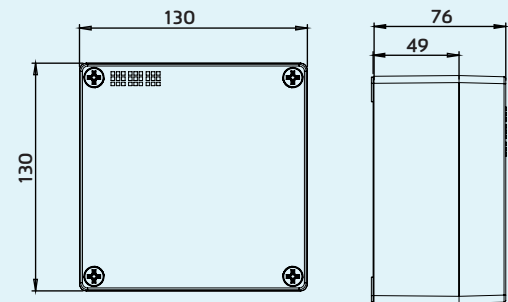

Size	85x83x63
Material	ABS/PC
Cover Type	Opaque & Transparent
Hinge	
Knock Out	✓

BASIC 1010 06G/T

Size	102x100x63
Material	ABS/PC
Cover Type	Opaque & Transparent
Hinge	
Knock Out	

BASIC 1010 06G/T KO

Size	102x100x63
Material	ABS/PC
Cover Type	Opaque & Transparent
Hinge	
Knock Out	✓

BASIC 1308 06G/T

Size	130x80x60
Material	ABS/PC
Cover Type	Opaque & Transparent
Hinge	
Knock Out	

BASIC 1313 07G/T

Size	130x130x76
Material	ABS/PC
Cover Type	Opaque & Transparent
Hinge	
Knock Out	

BASIC 1808 09G/T

Size	180x80x86
Material	ABS/PC
Cover Type	Opaque & Transparent
Hinge	
Knock Out	

BASIC 1813 10G/T

Size	180x130x101
Material	ABS/PC
Cover Type	Opaque & Transparent
Hinge	
Knock Out	

BASIC 1813 10G/T KO

Size	180x130x101
Material	ABS/PC
Cover Type	Opaque & Transparent
Hinge	
Knock Out	✓

Wall Knockout Detail

BASIC 1813 10G/T H

Size	180x130x101
Material	ABS/PC
Cover Type	Opaque & Transparent
Hinge	✓
Knock Out	

BASIC 1813 10G/T H KO

Size	180x130x101
Material	ABS/PC
Cover Type	Opaque & Transparent
Hinge	✓
Knock Out	✓