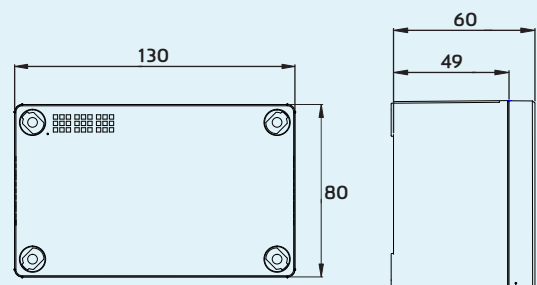

Size	130x80x60
Material	ABS/PC
Cover Type	Opaque & Transparent
Hinge	
Knock Out