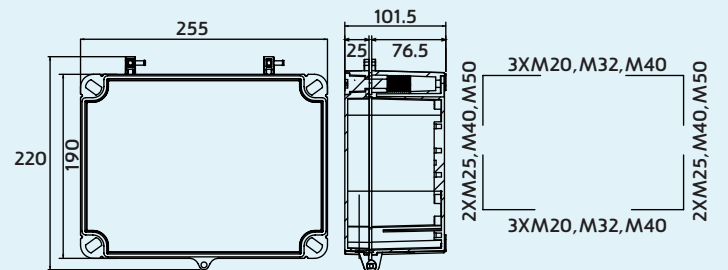

Size	255x190x100
Material	ABS/PC
Cover Type	Opaque & Transparent
Hinge	✓
Knock Out	✓