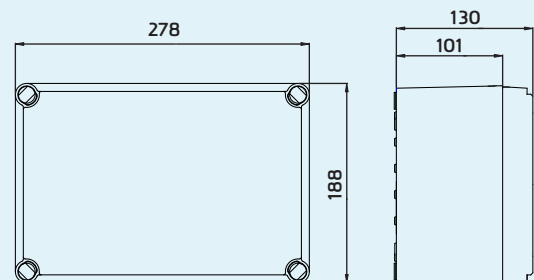

BASIC 2519 10G/T KO

Size	255x190x100
Material	ABS/PC
Cover Type	Opaque & Transparent
Hinge	
Knock Out	✓

BASIC 2708 09G/T

Size	270x80x86
Material	ABS/PC
Cover Type	Opaque & Transparent
Hinge	
Knock Out	

HEAVY 2819 13G/T

Size	278x188x130
Material	ABS/PC
Cover Type	Opaque & Transparent
Hinge	
Knock Out	

HEAVY 2819 17G/T

Size	278x188x175
Material	ABS/PC
Cover Type	Opaque & Transparent
Hinge	
Knock Out	

Size	278x278x130
Material	ABS/PC
Cover Type	Opaque & Transparent
Hinge	
Knock Out	

HEAVY 2828 13G/T

Size	278x278x175
Material	ABS/PC
Cover Type	Opaque & Transparent
Hinge	
Knock Out	

HEAVY 2828 17G/T

Size	378x188x130
Material	ABS/PC
Cover Type	Opaque & Transparent
Hinge	
Knock Out	

HEAVY 3819 13G/T