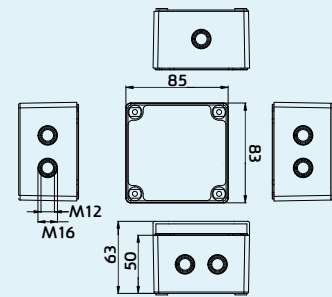

*All certificates and reports are available on request

Data subject to change without prior notice

BASIC 0808 06G/T

Size	85x83x63
Material	ABS/PC
Cover Type	Opaque & Transparent
Hinge	
Knock Out	

BASIC 0808 06G/T KO

Size	85x83x63
Material	ABS/PC
Cover Type	Opaque & Transparent
Hinge	
Knock Out	✓

BASIC 1010 06G/T

Size	102x100x63
Material	ABS/PC
Cover Type	Opaque & Transparent
Hinge	
Knock Out	

BASIC 1010 06G/T KO

Size	102x100x63
Material	ABS/PC
Cover Type	Opaque & Transparent
Hinge	
Knock Out	✓