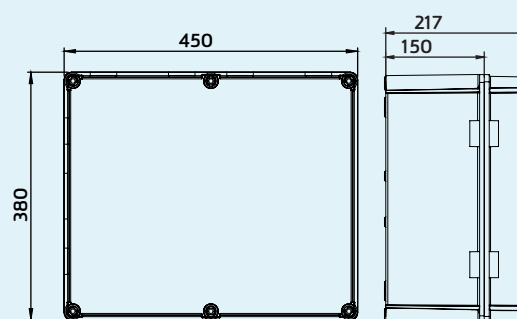

HEAVY 2828 13G/T

Size	278x278x175
Material	ABS/PC
Cover Type	Opaque & Transparent
Hinge	
Knock Out	

HEAVY 2828 17G/T

Size	378x188x130
Material	ABS/PC
Cover Type	Opaque & Transparent
Hinge	
Knock Out	

HEAVY 3819 13G/T

Size	378x278x135
Material	ABS/PC
Cover Type	Opaque & Transparent
Hinge	
Knock Out	

HEAVY 3828 13G/T

Size	378x278x175
Material	ABS/PC
Cover Type	Opaque & Transparent
Hinge	
Knock Out	

HEAVY 3828 17G/T

Size	450x380x217
Material	ABS/PC
Cover Type	Opaque & Transparent
Hinge	
Knock Out	

HEAVY 4538 21G/T

Size	558x378x183
Material	ABS/PC
Cover Type	Opaque & Transparent
Hinge	
Knock Out	

HEAVY 5638 18G/T

Size	600x600x227
Material	ABS/PC
Cover Type	Opaque & Transparent
Hinge	
Knock Out	

HEAVY 6060 22G/T