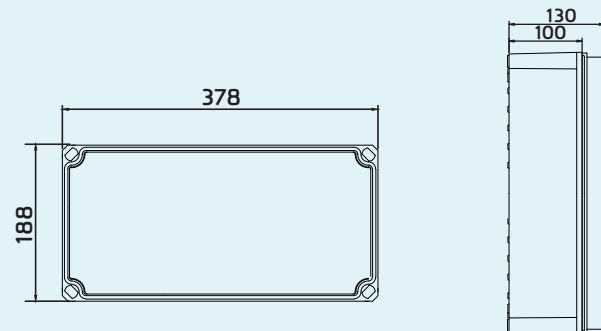

Size	278x188x130
Material	ABS/PC
Cover Type	Opaque & Transparent
Hinge	
Knock Out	

HEAVY 2819 17G/T

Size	278x188x175
Material	ABS/PC
Cover Type	Opaque & Transparent
Hinge	
Knock Out	

Size	278x278x130
Material	ABS/PC
Cover Type	Opaque & Transparent
Hinge	
Knock Out	

HEAVY 2828 13G/T

Size	278x278x175
Material	ABS/PC
Cover Type	Opaque & Transparent
Hinge	
Knock Out	

HEAVY 2828 17G/T

Size	378x188x130
Material	ABS/PC
Cover Type	Opaque & Transparent
Hinge	
Knock Out	

HEAVY 3819 13G/T

Size	378x278x135
Material	ABS/PC
Cover Type	Opaque & Transparent
Hinge	
Knock Out	

HEAVY 3828 13G/T

Size	378x278x175
Material	ABS/PC
Cover Type	Opaque & Transparent
Hinge	
Knock Out	

HEAVY 3828 17G/T

Size	450x380x217
Material	ABS/PC
Cover Type	Opaque & Transparent
Hinge	
Knock Out	