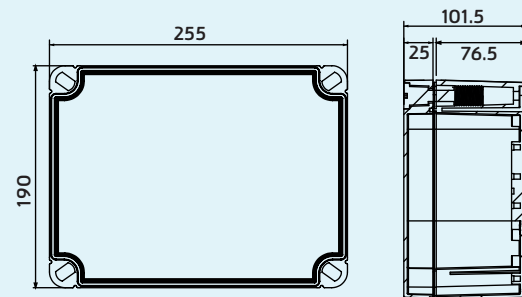

Wall Knockout Detail

BASIC 1813 10G/T H

Size	180x130x101
Material	ABS/PC
Cover Type	Opaque & Transparent
Hinge	✓
Knock Out	

BASIC 1813 10G/T H KO

Size	180x130x101
Material	ABS/PC
Cover Type	Opaque & Transparent
Hinge	✓
Knock Out	✓

Wall Knockout Detail

BASIC 1818 10G/T

Size	180x180x101
Material	ABS/PC
Cover Type	Opaque & Transparent
Hinge	
Knock Out	

BASIC 2519 10G/T H

Size	255x190x100
Material	ABS/PC
Cover Type	Opaque & Transparent
Hinge	✓
Knock Out	

BASIC 2519 10G/T H KO

Size	255x190x100
Material	ABS/PC
Cover Type	Opaque & Transparent
Hinge	✓
Knock Out	✓

BASIC 2519 10G/T

Size	255x190x100
Material	ABS/PC
Cover Type	Opaque & Transparent
Hinge	
Knock Out	