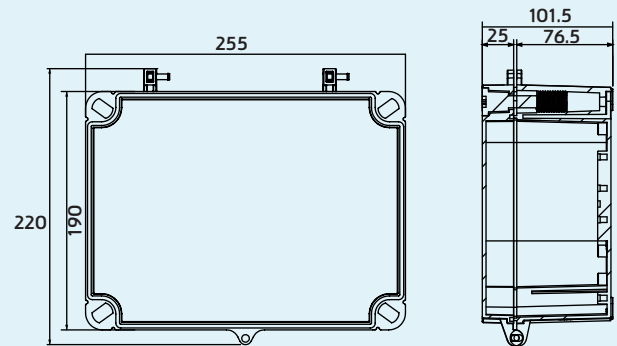

Wall Knockout Detail

BASIC 1813 10G/T H

Size	180x130x101
Material	ABS/PC
Cover Type	Opaque & Transparent
Hinge	✓
Knock Out	

BASIC 1813 10G/T H KO

Size	180x130x101
Material	ABS/PC
Cover Type	Opaque & Transparent
Hinge	✓
Knock Out	✓

Wall Knockout Detail

BASIC 1818 10G/T

Size	180x180x101
Material	ABS/PC
Cover Type	Opaque & Transparent
Hinge	
Knock Out	

BASIC 2519 10G/T H

Size	255x190x100
Material	ABS/PC
Cover Type	Opaque & Transparent
Hinge	✓
Knock Out	