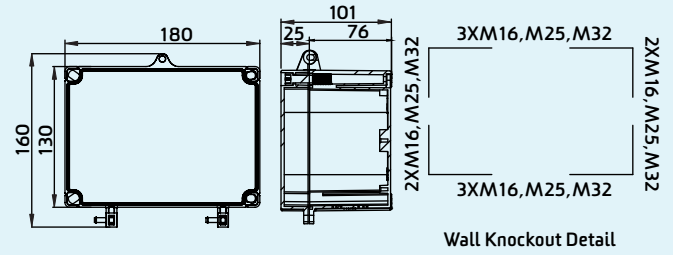

Size	180x80x86
Material	ABS/PC
Cover Type	Opaque & Transparent
Hinge	
Knock Out	

BASIC 1813 10G/T

Size	180x130x101
Material	ABS/PC
Cover Type	Opaque & Transparent
Hinge	
Knock Out	

BASIC 1813 10G/T KO

Size	180x130x101
Material	ABS/PC
Cover Type	Opaque & Transparent
Hinge	
Knock Out	✓

Wall Knockout Detail

BASIC 1813 10G/T H

Size	180x130x101
Material	ABS/PC
Cover Type	Opaque & Transparent
Hinge	✓
Knock Out	

BASIC 1813 10G/T H KO

Size	180x130x101
Material	ABS/PC
Cover Type	Opaque & Transparent
Hinge	✓
Knock Out	✓

Wall Knockout Detail

BASIC 1818 10G/T

Size	180x180x101
Material	ABS/PC
Cover Type	Opaque & Transparent
Hinge	
Knock Out	

BASIC 2519 10G/T H

Size	255x190x100
Material	ABS/PC
Cover Type	Opaque & Transparent
Hinge	✓
Knock Out	