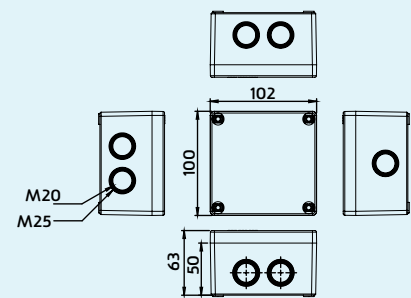

Size	85x83x63
Material	ABS/PC
Cover Type	Opaque & Transparent
Hinge	
Knock Out	✓

BASIC 1010 06G/T

Size	102x100x63
Material	ABS/PC
Cover Type	Opaque & Transparent
Hinge	
Knock Out	

BASIC 1010 06G/T KO

Size	102x100x63
Material	ABS/PC
Cover Type	Opaque & Transparent
Hinge	
Knock Out	✓

Size	180x80x86
Material	ABS/PC
Cover Type	Opaque & Transparent
Hinge	
Knock Out	

BASIC 1813 10G/T

Size	180x130x101
Material	ABS/PC
Cover Type	Opaque & Transparent
Hinge	
Knock Out	

BASIC 1813 10G/T KO

Size	180x130x101
Material	ABS/PC
Cover Type	Opaque & Transparent
Hinge	
Knock Out	✓