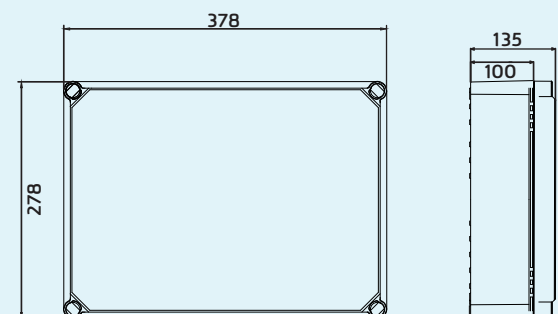

Size	278x188x130
Material	ABS/PC
Cover Type	Opaque & Transparent
Hinge	
Knock Out	

HEAVY 2819 17G/T

Size	278x188x175
Material	ABS/PC
Cover Type	Opaque & Transparent
Hinge	
Knock Out	

Size	278x278x130
Material	ABS/PC
Cover Type	Opaque & Transparent
Hinge	
Knock Out	

HEAVY 2828 13G/T

Size	278x278x175
Material	ABS/PC
Cover Type	Opaque & Transparent
Hinge	
Knock Out	

HEAVY 2828 17G/T

Size	378x188x130
Material	ABS/PC
Cover Type	Opaque & Transparent
Hinge	
Knock Out	

HEAVY 3819 13G/T

Size	378x278x135
Material	ABS/PC
Cover Type	Opaque & Transparent
Hinge	
Knock Out	

HEAVY 3828 13G/T

Size	378x278x175
Material	ABS/PC
Cover Type	Opaque & Transparent
Hinge	
Knock Out	

HEAVY 3828 17G/T

Size	450x380x217
Material	ABS/PC
Cover Type	Opaque & Transparent
Hinge	
Knock Out	

HEAVY 4538 21G/T

Size	558x378x183
Material	ABS/PC
Cover Type	Opaque & Transparent
Hinge	
Knock Out	

HEAVY 5638 18G/T

Size	600x600x227
Material	ABS/PC
Cover Type	Opaque & Transparent
Hinge	
Knock Out	

HEAVY 6060 22G/T