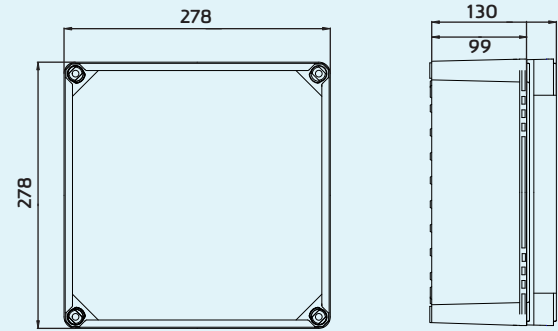

Size	278x188x130
Material	ABS/PC
Cover Type	Opaque & Transparent
Hinge	
Knock Out	

HEAVY 2819 17G/T

Size	278x188x175
Material	ABS/PC
Cover Type	Opaque & Transparent
Hinge	
Knock Out	

Size	278x278x130
Material	ABS/PC
Cover Type	Opaque & Transparent
Hinge	
Knock Out	

HEAVY 2828 13G/T

Size	278x278x175
Material	ABS/PC
Cover Type	Opaque & Transparent
Hinge	
Knock Out	

HEAVY 2828 17G/T

Size	378x188x130
Material	ABS/PC
Cover Type	Opaque & Transparent
Hinge	
Knock Out	

HEAVY 3819 13G/T

Size	378x278x135
Material	ABS/PC
Cover Type	Opaque & Transparent
Hinge	
Knock Out	

HEAVY 3828 13G/T

Size	378x278x175
Material	ABS/PC
Cover Type	Opaque & Transparent
Hinge	
Knock Out	

HEAVY 3828 17G/T

Size	450x380x217
Material	ABS/PC
Cover Type	Opaque & Transparent
Hinge	
Knock Out	