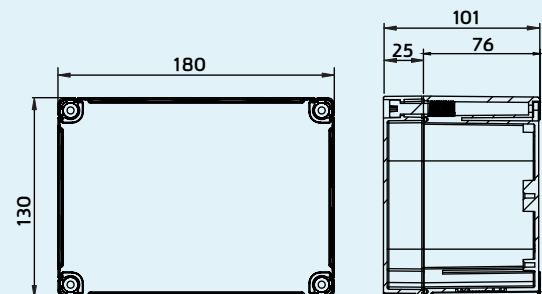

Size	85x83x63
Material	ABS/PC
Cover Type	Opaque & Transparent
Hinge	
Knock Out	✓

BASIC 1010 06G/T

Size	102x100x63
Material	ABS/PC
Cover Type	Opaque & Transparent
Hinge	
Knock Out	

BASIC 1010 06G/T KO

Size	102x100x63
Material	ABS/PC
Cover Type	Opaque & Transparent
Hinge	
Knock Out	✓

BASIC 1308 06G/T

Size	130x80x60
Material	ABS/PC
Cover Type	Opaque & Transparent
Hinge	
Knock Out	

BASIC 1313 07G/T

Size	130x130x76
Material	ABS/PC
Cover Type	Opaque & Transparent
Hinge	
Knock Out	

BASIC 1808 09G/T

Size	180x80x86
Material	ABS/PC
Cover Type	Opaque & Transparent
Hinge	
Knock Out	

BASIC 1813 10G/T

Size	180x130x101
Material	ABS/PC
Cover Type	Opaque & Transparent
Hinge	
Knock Out	

BASIC 1813 10G/T KO

Size	180x130x101
Material	ABS/PC
Cover Type	Opaque & Transparent
Hinge	
Knock Out	✓

Wall Knockout Detail

BASIC 1813 10G/T H

Size	180x130x101
Material	ABS/PC
Cover Type	Opaque & Transparent
Hinge	✓
Knock Out	

BASIC 1813 10G/T H KO

Size	180x130x101
Material	ABS/PC
Cover Type	Opaque & Transparent
Hinge	✓
Knock Out	✓