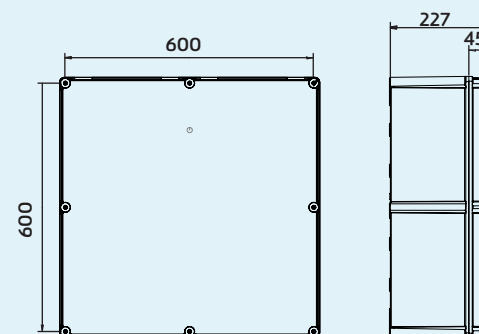

Size	378x278x135
Material	ABS/PC
Cover Type	Opaque & Transparent
Hinge	
Knock Out	

HEAVY 3828 13G/T

Size	378x278x175
Material	ABS/PC
Cover Type	Opaque & Transparent
Hinge	
Knock Out	

HEAVY 3828 17G/T

Size	450x380x217
Material	ABS/PC
Cover Type	Opaque & Transparent
Hinge	
Knock Out	

HEAVY 4538 21G/T

Size	558x378x183
Material	ABS/PC
Cover Type	Opaque & Transparent
Hinge	
Knock Out	

HEAVY 5638 18G/T

Size	600x600x227
Material	ABS/PC
Cover Type	Opaque & Transparent
Hinge	
Knock Out	

HEAVY 6060 22G/T