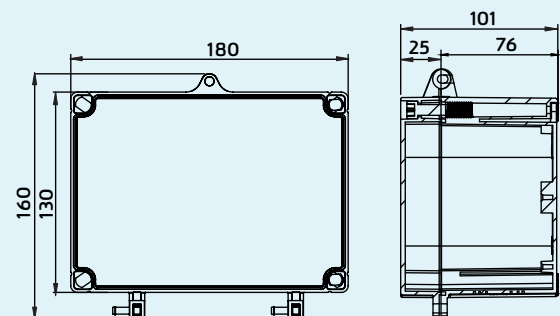

Size	180x80x86
Material	ABS/PC
Cover Type	Opaque & Transparent
Hinge	
Knock Out	

BASIC 1813 10G/T

Size	180x130x101
Material	ABS/PC
Cover Type	Opaque & Transparent
Hinge	
Knock Out	

BASIC 1813 10G/T KO

Size	180x130x101
Material	ABS/PC
Cover Type	Opaque & Transparent
Hinge	
Knock Out	✓

Wall Knockout Detail

BASIC 1813 10G/T H

Size	180x130x101
Material	ABS/PC
Cover Type	Opaque & Transparent
Hinge	✓
Knock Out	

BASIC 1813 10G/T H KO

Size	180x130x101
Material	ABS/PC
Cover Type	Opaque & Transparent
Hinge	✓
Knock Out	✓

Wall Knockout Detail

BASIC 1818 10G/T

Size	180x180x101
Material	ABS/PC
Cover Type	Opaque & Transparent
Hinge	
Knock Out	

BASIC 2519 10G/T H

Size	255x190x100
Material	ABS/PC
Cover Type	Opaque & Transparent
Hinge	✓
Knock Out	