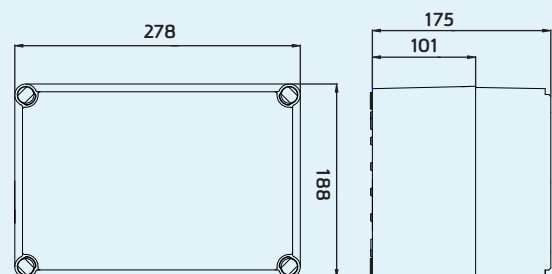

BASIC 2519 10G/T KO

Size	255x190x100
Material	ABS/PC
Cover Type	Opaque & Transparent
Hinge	
Knock Out	✓

BASIC 2708 09G/T

Size	270x80x86
Material	ABS/PC
Cover Type	Opaque & Transparent
Hinge	
Knock Out	

HEAVY 2819 13G/T

Size	278x188x130
Material	ABS/PC
Cover Type	Opaque & Transparent
Hinge	
Knock Out	

HEAVY 2819 17G/T

Size	278x188x175
Material	ABS/PC
Cover Type	Opaque & Transparent
Hinge	
Knock Out	

Size	278x278x130
Material	ABS/PC
Cover Type	Opaque & Transparent
Hinge	
Knock Out	

HEAVY 2828 13G/T

Size	278x278x175
Material	ABS/PC
Cover Type	Opaque & Transparent
Hinge	
Knock Out	

HEAVY 2828 17G/T

Size	378x188x130
Material	ABS/PC
Cover Type	Opaque & Transparent
Hinge	
Knock Out	

HEAVY 3819 13G/T