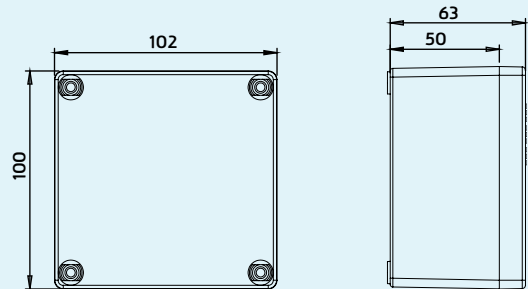

*All certificates and reports are available on request

Data subject to change without prior notice

BASIC 0808 06G/T

Size	85x83x63
Material	ABS/PC
Cover Type	Opaque & Transparent
Hinge	
Knock Out	

BASIC 0808 06G/T KO

Size	85x83x63
Material	ABS/PC
Cover Type	Opaque & Transparent
Hinge	
Knock Out	✓

BASIC 1010 06G/T

Size	102x100x63
Material	ABS/PC
Cover Type	Opaque & Transparent
Hinge	
Knock Out	

BASIC 1010 06G/T KO

Size	102x100x63
Material	ABS/PC
Cover Type	Opaque & Transparent
Hinge	
Knock Out	✓