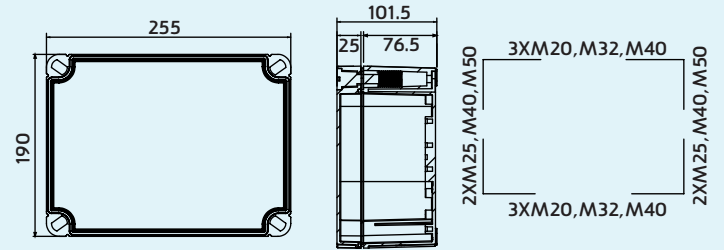

Size	255x190x100
Material	ABS/PC
Cover Type	Opaque & Transparent
Hinge	
Knock Out	✓