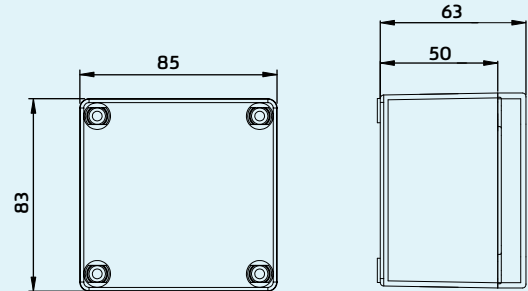

*All certificates and reports are available on request

Data subject to change without prior notice

BASIC 0808 06G/T

Size	85x83x63
Material	ABS/PC
Cover Type	Opaque & Transparent
Hinge	
Knock Out	

BASIC 0808 06G/T KO

Size	85x83x63
Material	ABS/PC
Cover Type	Opaque & Transparent
Hinge	
Knock Out	✓

BASIC 1010 06G/T

Size	102x100x63
Material	ABS/PC
Cover Type	Opaque & Transparent
Hinge	
Knock Out	

BASIC 1010 06G/T KO

Size	102x100x63
Material	ABS/PC
Cover Type	Opaque & Transparent
Hinge	
Knock Out	✓