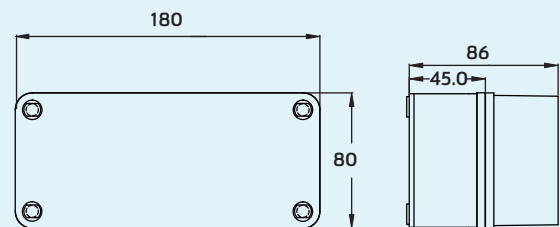

BASIC 1308 06G/T

Size	130x80x60
Material	ABS/PC
Cover Type	Opaque & Transparent
Hinge	
Knock Out	

BASIC 1313 07G/T

Size	130x130x76
Material	ABS/PC
Cover Type	Opaque & Transparent
Hinge	
Knock Out	

BASIC 1808 09G/T

Size	180x80x86
Material	ABS/PC
Cover Type	Opaque & Transparent
Hinge	
Knock Out	

BASIC 1813 10G/T

Size	180x130x101
Material	ABS/PC
Cover Type	Opaque & Transparent
Hinge	
Knock Out	

BASIC 1813 10G/T KO

Size	180x130x101
Material	ABS/PC
Cover Type	Opaque & Transparent
Hinge	
Knock Out	✓

Wall Knockout Detail

BASIC 1813 10G/T H

Size	180x130x101
Material	ABS/PC
Cover Type	Opaque & Transparent
Hinge	✓
Knock Out	

BASIC 1813 10G/T H KO

Size	180x130x101
Material	ABS/PC
Cover Type	Opaque & Transparent
Hinge	✓
Knock Out	✓