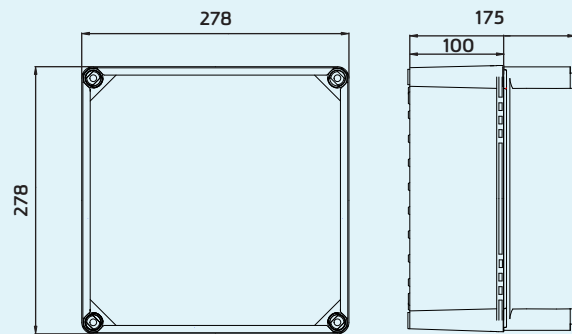

Size	278x188x130
Material	ABS/PC
Cover Type	Opaque & Transparent
Hinge	
Knock Out	

HEAVY 2819 17G/T

Size	278x188x175
Material	ABS/PC
Cover Type	Opaque & Transparent
Hinge	
Knock Out	

Size	278x278x130
Material	ABS/PC
Cover Type	Opaque & Transparent
Hinge	
Knock Out	

HEAVY 2828 13G/T

Size	278x278x175
Material	ABS/PC
Cover Type	Opaque & Transparent
Hinge	
Knock Out	

HEAVY 2828 17G/T

Size	378x188x130
Material	ABS/PC
Cover Type	Opaque & Transparent
Hinge	
Knock Out	

HEAVY 3819 13G/T

Size	378x278x135
Material	ABS/PC
Cover Type	Opaque & Transparent
Hinge	
Knock Out	

HEAVY 3828 13G/T

Size	378x278x175
Material	ABS/PC
Cover Type	Opaque & Transparent
Hinge	
Knock Out	

HEAVY 3828 17G/T

Size	450x380x217
Material	ABS/PC
Cover Type	Opaque & Transparent
Hinge	
Knock Out	