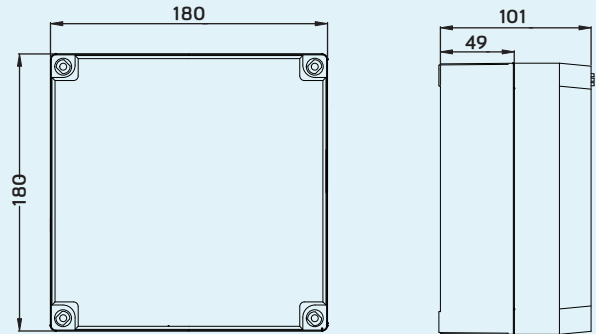

Size	180x80x86
Material	ABS/PC
Cover Type	Opaque & Transparent
Hinge	
Knock Out	

BASIC 1813 10G/T

Size	180x130x101
Material	ABS/PC
Cover Type	Opaque & Transparent
Hinge	
Knock Out	

BASIC 1813 10G/T KO

Size	180x130x101
Material	ABS/PC
Cover Type	Opaque & Transparent
Hinge	
Knock Out	✓

Wall Knockout Detail

BASIC 1813 10G/T H

Size	180x130x101
Material	ABS/PC
Cover Type	Opaque & Transparent
Hinge	✓
Knock Out	

BASIC 1813 10G/T H KO

Size	180x130x101
Material	ABS/PC
Cover Type	Opaque & Transparent
Hinge	✓
Knock Out	✓

Wall Knockout Detail

BASIC 1818 10G/T

Size	180x180x101
Material	ABS/PC
Cover Type	Opaque & Transparent
Hinge	
Knock Out	

BASIC 2519 10G/T H

Size	255x190x100
Material	ABS/PC
Cover Type	Opaque & Transparent
Hinge	✓
Knock Out	