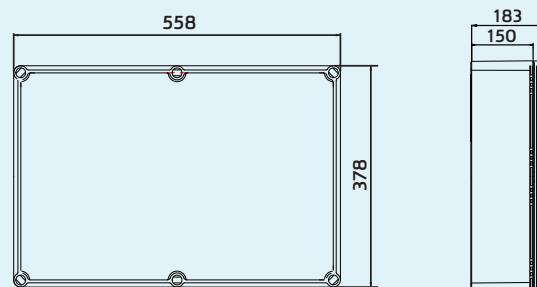

HEAVY 2828 13G/T

Size	278x278x175
Material	ABS/PC
Cover Type	Opaque & Transparent
Hinge	
Knock Out	

HEAVY 2828 17G/T

Size	378x188x130
Material	ABS/PC
Cover Type	Opaque & Transparent
Hinge	
Knock Out	

HEAVY 3819 13G/T

Size	378x278x135
Material	ABS/PC
Cover Type	Opaque & Transparent
Hinge	
Knock Out	

HEAVY 3828 13G/T

Size	378x278x175
Material	ABS/PC
Cover Type	Opaque & Transparent
Hinge	
Knock Out	

HEAVY 3828 17G/T

Size	450x380x217
Material	ABS/PC
Cover Type	Opaque & Transparent
Hinge	
Knock Out	

HEAVY 4538 21G/T

Size	558x378x183
Material	ABS/PC
Cover Type	Opaque & Transparent
Hinge	
Knock Out	

HEAVY 5638 18G/T

Size	600x600x227
Material	ABS/PC
Cover Type	Opaque & Transparent
Hinge	
Knock Out	

HEAVY 6060 22G/T