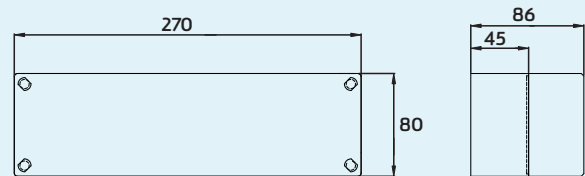

Size	270x80x86
Material	ABS/PC
Cover Type	Opaque & Transparent
Hinge	
Knock Out	

HEAVY 2819 13G/T

Size	278x188x130
Material	ABS/PC
Cover Type	Opaque & Transparent
Hinge	
Knock Out